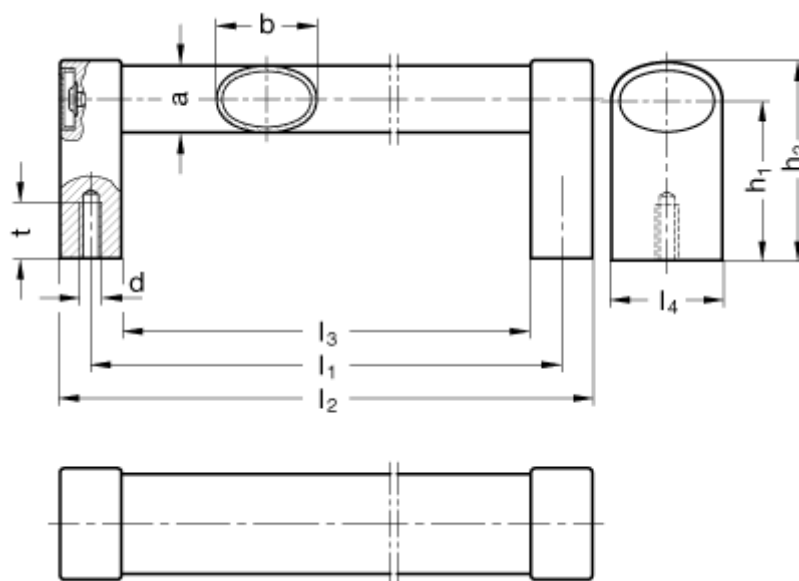

Article number: 20998250

Description: E+G Oval tubular handle
GN 334-36-250-SW

Measures

a = 24	l4 = 40
b = 36	t = 15
d = M 8	
h1 = 57	
h2 = 71	
l1 = 250	
l2 = 272	
l3 = 228	